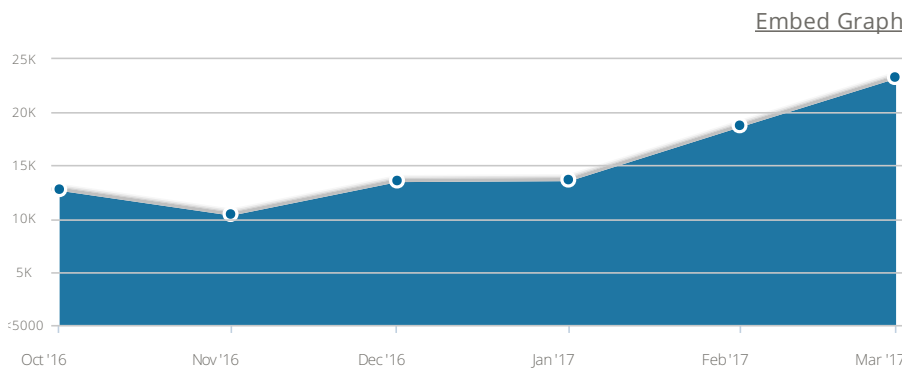

Global Rank
Worldwide

1,103,148 ↑

Country Rank
Indonesia

27,670 ↑

Category Rank
Arts and Entertainment > Musi..

24,821 ↑

Traffic Overview

Total Visits

On desktop & mobile web, in the last 6 months

[Embed Graph](#)

Engagement

Total Visits	23.3K ↑ 24.18%
Avg. Visit Duration	00:02:00
Pages per Visit	2.31
Bounce Rate	45.78%

Traffic by countries

On desktop

Indonesia	83.51% ▼ 1.97%
Canada	11.25% ▲ 272.2%
Japan	3.09% ▼ 0.00%
Germany	1.09% ▼ 0.00%
United States	0.64% ▼ 90.46%