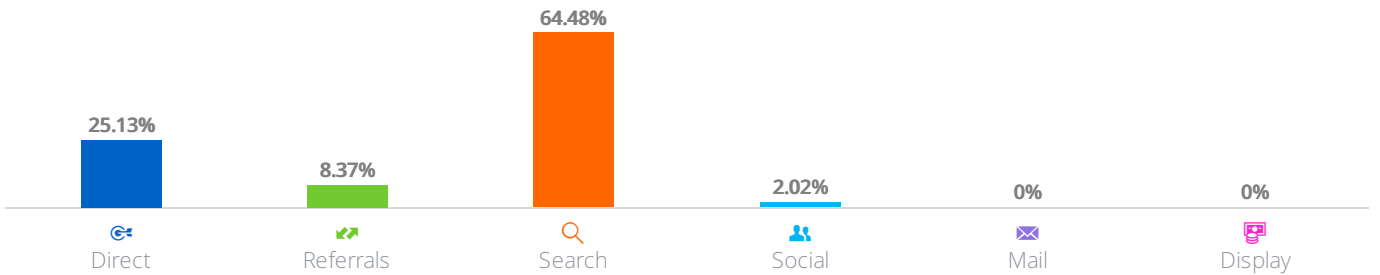

Traffic Sources

[Embed Graph](#)

On desktop