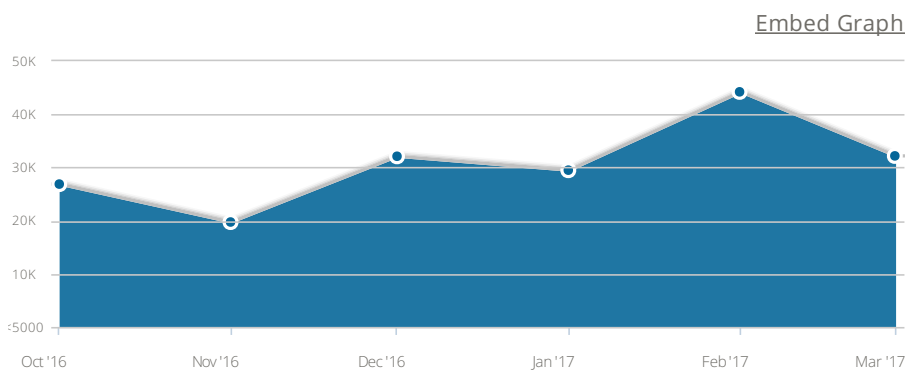

Worldwide

988,247 ↓

 **Country Rank**

Indonesia 

24,008 ↓

 **Category Rank**

Unknown

N/A

Traffic Overview

Total Visits

  On desktop & mobile web, in the last 6 months

Engagement

Total Visits	32.2K ↓ 27.24%
 Avg. Visit Duration	00:00:49
 Pages per Visit	1.45
 Bounce Rate	66.55%

Traffic by countries