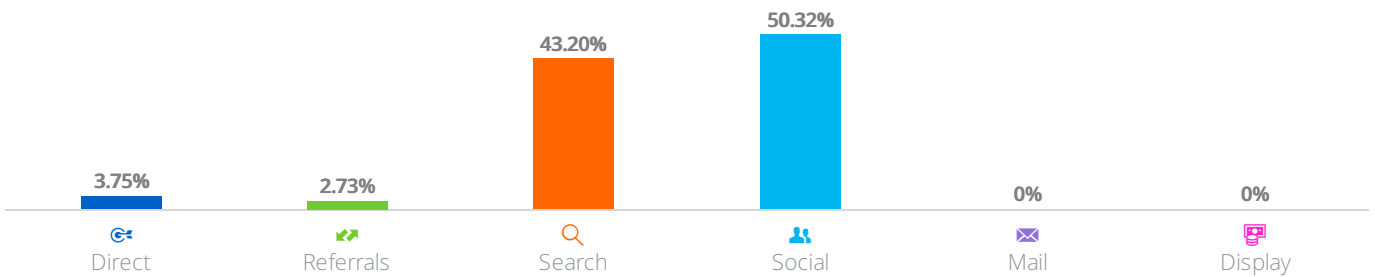

Traffic Overview

Total Visits

  On desktop & mobile web, in the last 6 months

Engagement

Total Visits	32.2K ↓ 27.24%
 Avg. Visit Duration	00:00:49
 Pages per Visit	1.45
 Bounce Rate	66.55%

Traffic by countries

On desktop

Indonesia	84.46% ▼ 23.99%
Hong Kong	4.47% ▲ 1.09%
Canada	2.95% ▲ 611.7%
Netherlands	2.40% ▲ 3.00%
Germany	1.71% ▼ 0.00%

Traffic Sources

On desktop

[Embed Graph](#)

Referrals

2.73%
Of traffic is from Referrals